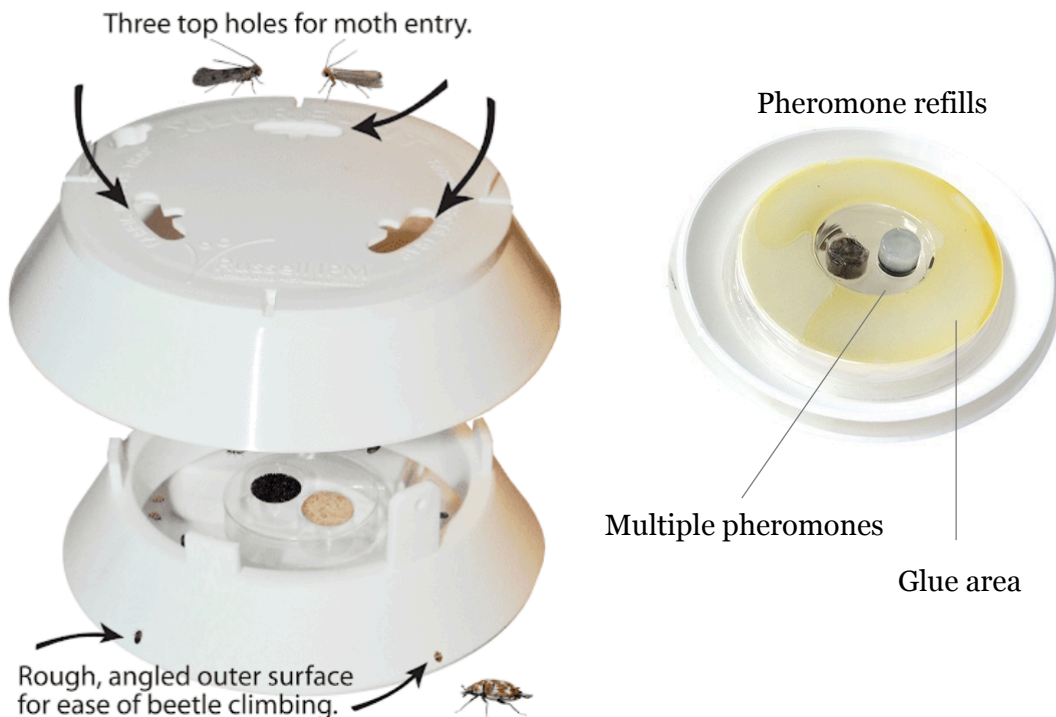

RUG PEST DETECTOR

Clothes moth (casemaking)
Scientific name: Tinea Pellionella

Clothes moth (webbing)
Scientific name: Tineola Bisselliella

Varied carpet beetle
Scientific name: Anthrenus Verbasci

Black carpet beetle
Scientific name: Attagenus Unicolor

Do you know if pests are eating your rugs?

One way to find out.

Use where rugs made from wool, silk, or leather are used, displayed, transported or stored.

**Angled to encourage upward movement of beetles.
Will not spill if kicked over.**

Active life 6-8 weeks. Traps are reusable.

Simply replace the pheromone refill. Each refill will arrive sealed to ensure it reaches you at peak attractiveness. Complete units or extra pheromone refills may be purchased, get only what you need!

Complete RUG PEST DETECTOR 5" diameter/1.25" height 05-1367 \$12.00 each
Includes one reusable trap body & one pheromone refill.

Extra pheromone refill 4" diameter/ .50" height 05-1375 \$9.00 each